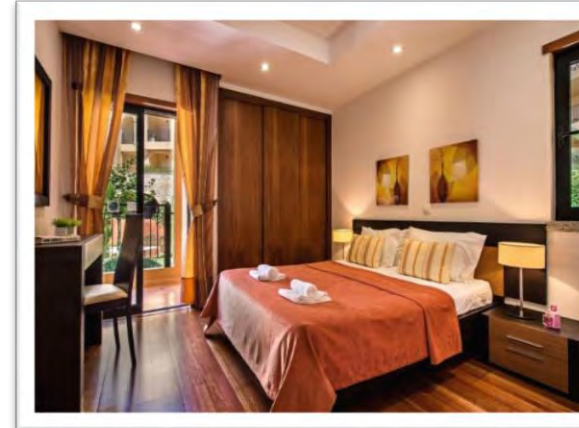

# Stunning 2-bedroom apartments located near the beach at Praia da Luz

*Ideally located apartment in quality resort, within easy walk of beach and village amenities*

## PRICES FOR MULTIPLE UNITS S.T. NEGOTIATION

A wonderfully located 2 bedroom apartment, comprising one twin room and one double room. The modern décor complements the light and spacious internal spaces. Very modern kitchen with plenty of natural light. Within walking distance of the long sandy beach, restaurants, grocery store, and the town centre.

- ❖ Stunning location just behind the beach
- ❖ 2 modern bedrooms, one en-suite
- ❖ Includes wireless internet, cable TV
- ❖ Terrace with tranquil views
- ❖ Access to communal pool, on-site restaurant, tennis courts
- ❖ Private patio leading to garden (for ground floor)
- ❖ Parking